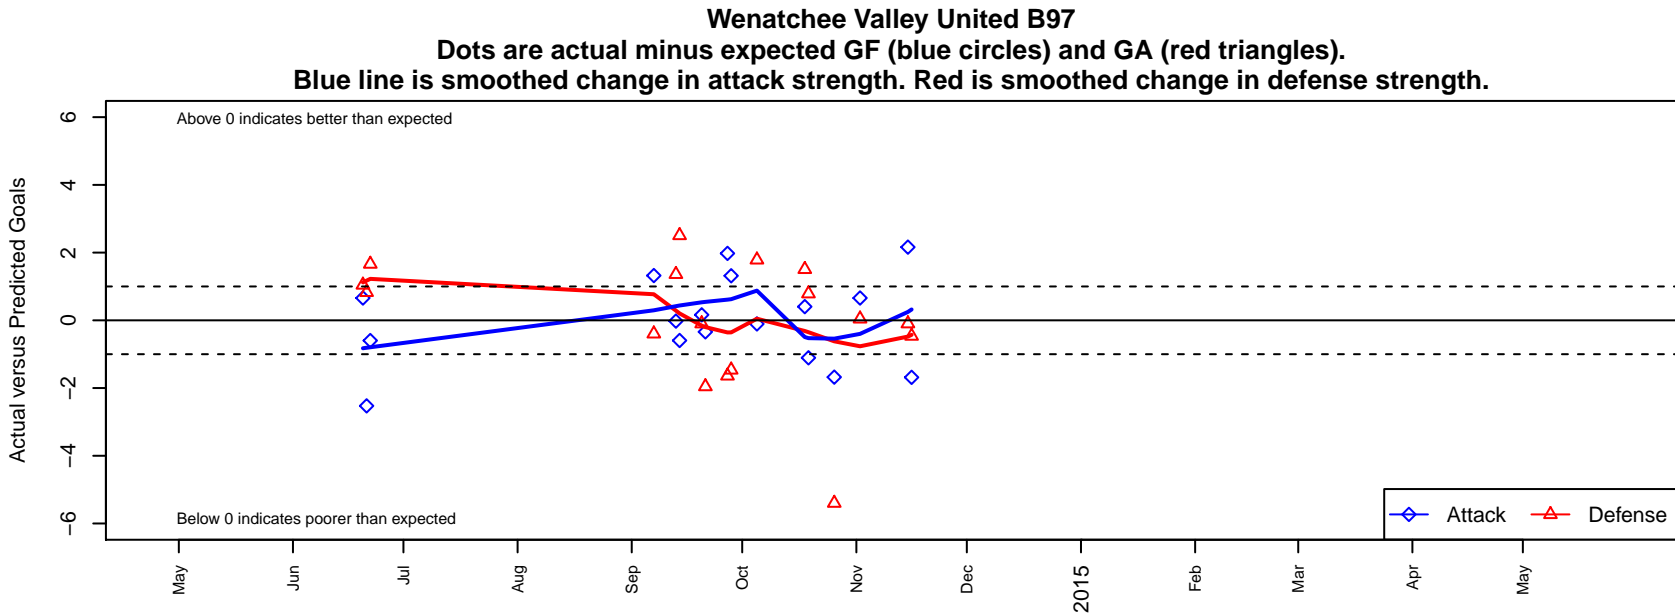

Wenatchee Valley United B97

Wenatchee Valley United SC
 Wenatchee, WA
 B97 total strength=1695
 attack=36.21 defense=13.7
 fall league = PSPL Premier U17
 notes= Zaldivar 2014

alt names used:
 Wenatchee Valley United SC Wenatchee United
 WV UNITED ZALDIVAR

Venues played:
 2014 US Club Regionals Super U16
 2014 PSPL Premier U17

**attack and defense variance (black dot)
relative to other teams
and top 10 in region**

**attack and defense rating
relative to others at age
and all opponents in last 13 months**