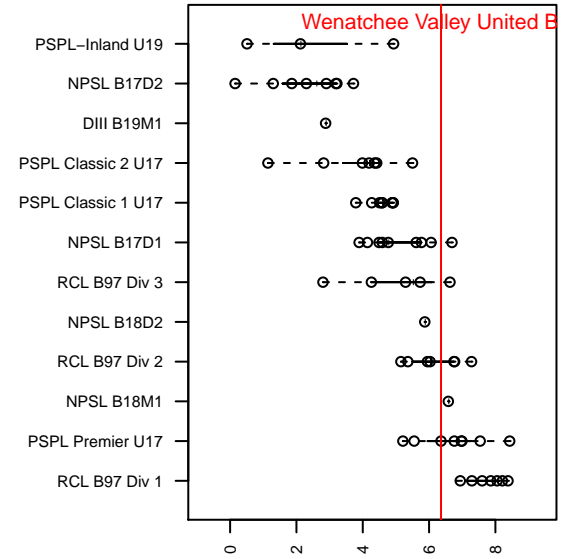

Wenatchee Valley United B97

Wenatchee Valley United SC
 Wenatchee, WA
 B97 total strength=1695
 attack=36.21 defense=13.7
 fall league = PSPL Premier U17
 notes= Zaldivar 2014

alt names used:
 Wenatchee Valley United SC Wenatchee United
 WV UNITED ZALDIVAR

Venues played:
 2014 US Club Regionals Super U16
 2014 PSPL Premier U17

**attack and defense variance (black dot)
relative to other teams
and top 10 in region**

**attack and defense rating
relative to others at age
and all opponents in last 13 months**